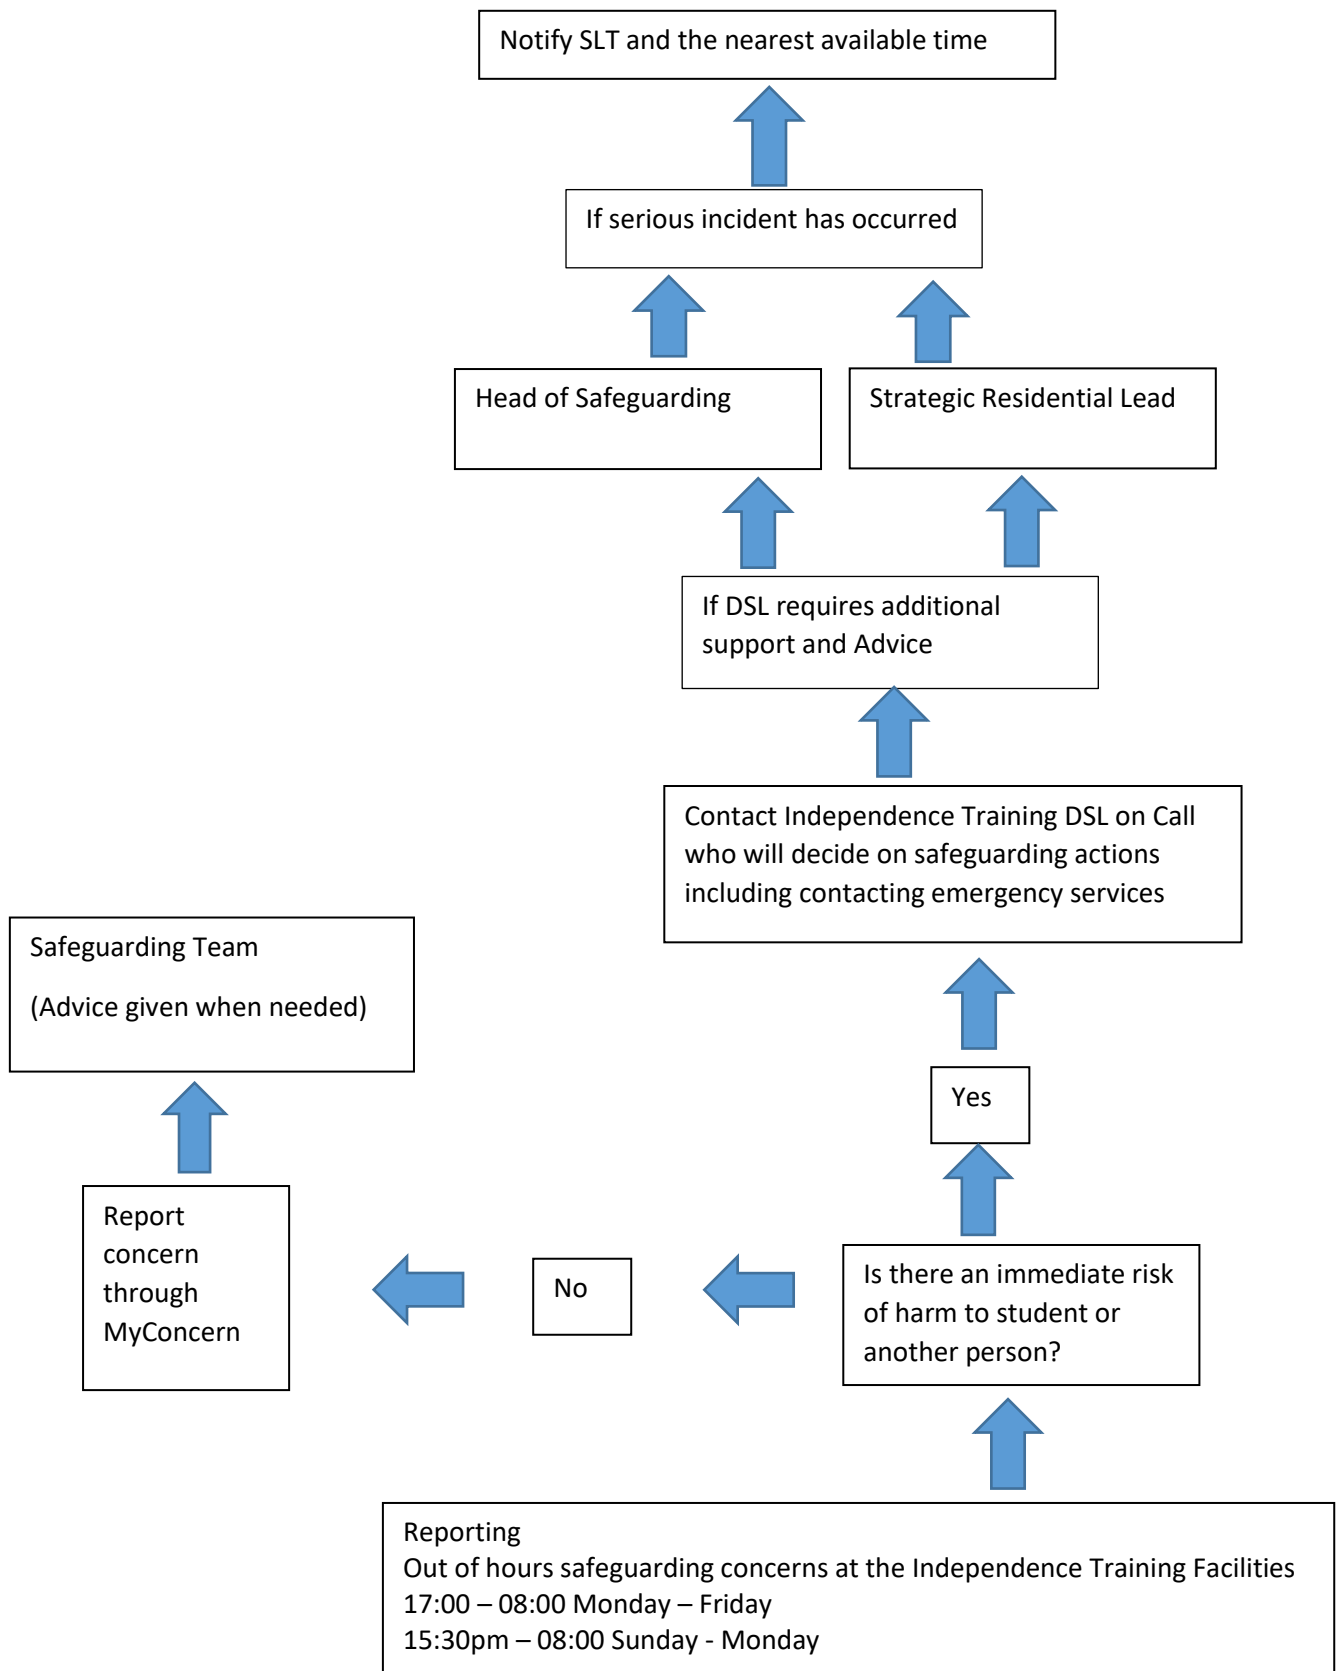

Independence Training Centres Out of Hours Safeguarding Flow Chart

Spot Check Procedure – Head of Safeguarding to undertake termly spot checks at the Independence training facilities which will include student focus groups.